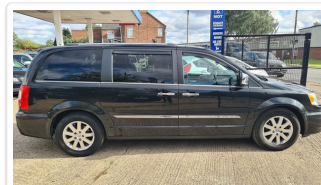

## CHRYSLER VOYAGER GRAND VOYAGER LIMITED CRD AUTO

£10,695

YEAR: 2013

MILLEAGE: 108,500 MILES

FUEL: DIESEL

TRANSMISSION:  
AUTOMATIC

REGISTRATION: SG13HZA

BODY COLOUR : BLACK