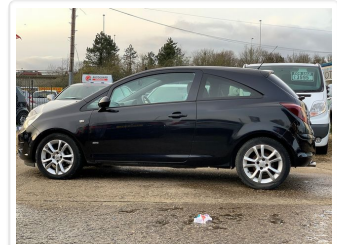

01733 666590 // 07743 747156

sales@autobaycars.co.uk

VAUXHALL CORSA SXI 1.4I 16V AUTO

£2,495

YEAR: 2008

MILLEAGE: 85,800 MILES

FUEL: PETROL

TRANSMISSION:
AUTOMATIC

REGISTRATION: SL58AYF

BODY COLOUR : BLACK

BODY TYPE : HATCHBACK

DOORS : 3

EMISSIONS : 166 G/KM

URBAN COLD : 32.1 MPG

EXTRA URBAN : 48.7 MPG

COMBINED : 40.9 MPG

ENGINE SIZE : 1,364 CC

INSURANCE BAND : 4E-T2

TAX ANNUAL AMOUNT : £145

Please contact us for more information or finance options. Our friendly staff will be happy to help.

Autobay Cars

37a Fengate, Peterborough, Cambridgeshire, PE1 5BA, United Kingdom