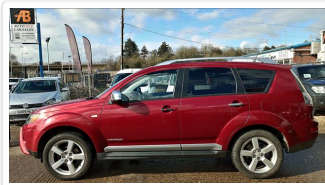

## MITSUBISHI OUTLANDER 2.0 DI-D WARRIOR

£3,995

YEAR: 2010

MILLEAGE: 107,000 MILES

FUEL: DIESEL

TRANSMISSION: MANUAL

REGISTRATION: NV59OGY

BODY COLOUR : RED

BODY TYPE : ESTATE

DOORS : 5

EMISSIONS : 183 G/KM

URBAN COLD : 32.1 MPG

EXTRA URBAN : 47.9 MPG

COMBINED : 40.9 MPG

ENGINE SIZE : 1,968 CC

INSURANCE BAND : 11E