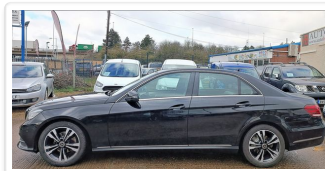

07743 747156

sales@autobaycars.co.uk

MERCEDES E-CLASS E220 CDI SE AUTO

£8,195

YEAR: 2013

MILLEAGE: 101,000 MILES

FUEL: DIESEL

TRANSMISSION:
AUTOMATIC

REGISTRATION: KV63UKM

BODY COLOUR : BLACK

BODY TYPE : SALOON

DOORS : 4

EMISSIONS : 128 G/KM

URBAN COLD : 48.7 MPG

EXTRA URBAN : 67.3 MPG

COMBINED : 58.9 MPG

ENGINE SIZE : 2,143 CC

TAX ANNUAL AMOUNT : £30

Please contact us for more information or finance options. Our friendly staff will be happy to help.

Autobay Cars

37a Fengate, Peterborough, Cambridgeshire, PE1 5BA, United Kingdom