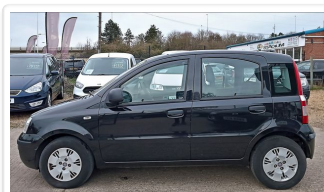

07743 747156

sales@autobaycars.co.uk

FIAT PANDA 1.1 ACTIVE ECO

£2,195

YEAR: 2010

MILLEAGE: 79,000 MILES

FUEL: PETROL

TRANSMISSION: MANUAL

REGISTRATION: MT10AUK

BODY COLOUR : BLACK

BODY TYPE : HATCHBACK

DOORS : 5

EMISSIONS : 119 G/KM

URBAN COLD : 42.8 MPG

EXTRA URBAN : 68.9 MPG

COMBINED : 56.5 MPG

ENGINE SIZE : 1,108 CC

INSURANCE BAND : 1E-T2

TAX ANNUAL AMOUNT : £30

Please contact us for more information or finance options. Our friendly staff will be happy to help.

Autobay Cars

37a Fengate, Peterborough, Cambridgeshire, PE1 5BA, United Kingdom