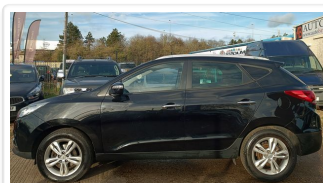

## HYUNDAI IX35 1.7 CRDI 2WD PREMIUM

£5,995

YEAR: 2012

MILLEAGE: 82,000 MILES

FUEL: DIESEL

TRANSMISSION: MANUAL

REGISTRATION: EJ62JKE

BODY COLOUR : BLACK

BODY TYPE : ESTATE

DOORS : 5

EMISSIONS : 139 G/KM

URBAN COLD : 44.8 MPG

EXTRA URBAN : 58.9 MPG

COMBINED : 48.7 MPG

ENGINE SIZE : 1,685 CC

INSURANCE BAND : 14E