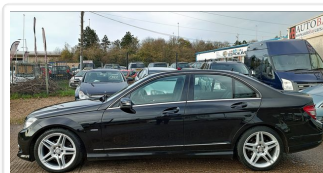

07743 747156

sales@autobaycars.co.uk

MERCEDES C-CLASS C 220 CDI BLUEEFFICIENCY SPORT AUTO

£5,595

YEAR: 2010

MILLEAGE: 93,000 MILES

FUEL: DIESEL

TRANSMISSION:
AUTOMATIC

REGISTRATION: WR60XJA

BODY COLOUR : BLACK

BODY TYPE : SALOON

DOORS : 4

EMISSIONS : 161 G/KM

URBAN COLD : 33.2 MPG

EXTRA URBAN : 60.1 MPG

COMBINED : 45.6 MPG

ENGINE SIZE : 2,143 CC

INSURANCE BAND : 34

TAX ANNUAL AMOUNT : £155

Please contact us for more information or finance options. Our friendly staff will be happy to help.

Autobay Cars

37a Fengate, Peterborough, Cambridgeshire, PE1 5BA, United Kingdom