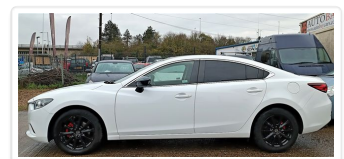

## MAZDA MAZDA6 2.2 150 SE-L NAV

£5,495

YEAR: 2013

MILLEAGE: 97,000 MILES

FUEL: DIESEL

TRANSMISSION: MANUAL

REGISTRATION: NL13EUU

BODY COLOUR : WHITE

BODY TYPE : SALOON

DOORS : 4

EMISSIONS : 108 G/KM

URBAN COLD : 55.4 MPG

EXTRA URBAN : 78.5 MPG

COMBINED : 67.3 MPG

ENGINE SIZE : 2,191 CC

TAX ANNUAL AMOUNT : £20