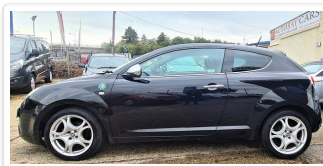

ALFA ROMEO MITO 1.4 TB MULTI AIR 105 BHP DISTINCTIVE

£1,995

YEAR: 2012

MILLEAGE: 169,000 MILES

FUEL: PETROL

TRANSMISSION: MANUAL

REGISTRATION: LL62KXG

BODY COLOUR : BLACK

BODY TYPE : HATCHBACK

DOORS : 3

EMISSIONS : 134 G/KM

URBAN COLD : 37.7 MPG

EXTRA URBAN : 60.1 MPG

COMBINED : 49.6 MPG

ENGINE SIZE : 1,368 CC

INSURANCE BAND : 13