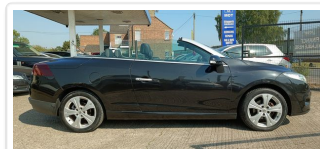

## RENAULT MÉGANE COUPÉ-CABRIO DYNAMIQUE TOMTOM TCE 130

£3,695

YEAR: 2010

MILLEAGE: 71,000 MILES

FUEL: PETROL

TRANSMISSION: MANUAL

REGISTRATION: MX10OEG

BODY COLOUR : BLACK