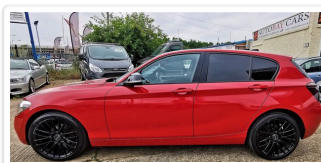

07743 747156

sales@autobaycars.co.uk

BMW 1 SERIES 114I SPORT

£6,495

YEAR: 2013

MILLEAGE: 97,000 MILES

FUEL: PETROL

TRANSMISSION: MANUAL

REGISTRATION: MM62FYB

BODY COLOUR : RED

BODY TYPE : HATCHBACK

DOORS : 5

EMISSIONS : 132 G/KM

URBAN COLD : 39.2 MPG

EXTRA URBAN : 58.9 MPG

COMBINED : 49.6 MPG

ENGINE SIZE : 1,598 CC

INSURANCE BAND : 18

TAX ANNUAL AMOUNT : £120

Please contact us for more information or finance options. Our friendly staff will be happy to help.

Autobay Cars

37a Fengate, Peterborough, Cambridgeshire, PE1 5BA, United Kingdom